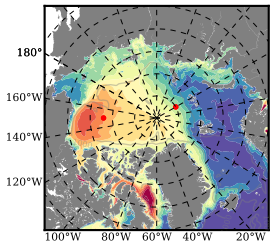

BCTGE28ERA5SC1 mean FWC (m) over 2006

Mean FWC (m) from BG Obs Sys. (Proshutinsky et al. GRL2018) over year 2006

Mean FWC (m) from Init State

BCTGE28ERA5SC1 mean SSH anomaly

Mean DOT from Armitage et al. 2017 2006