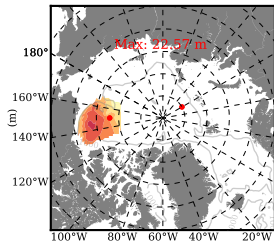

BCTGE28ERA5SC1 mean FWC (m) over 2006

Mean FWC (m) from BG Obs Sys. (Proshutinsky et al. GRL2018) over year 2006

Mean FWC (m) from Init State

BCTGE28ERA5SC1 mean SSH anomaly

Mean DOT from Armitage et al. 2017 2006