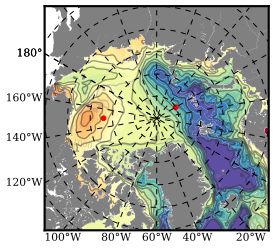

BCTGE28ERA5SC1 mean FWC (m) over 2006

Mean FWC (m) from BG Obs Sys. (Proshutinsky et al. GRL2018) over year 2006

Mean FWC (m) from Init State

BCTGE28ERA5SC1 mean SSH anomaly

Mean DOT from Armitage et al. 2017 2006