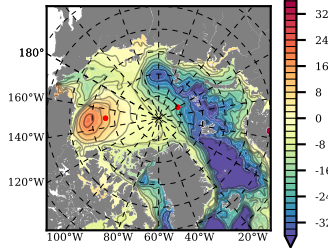

BCTGE28ERA5SC1 mean FWC (m) over 2007

Mean FWC (m) from BG Obs Sys. (Proshutinsky et al. GRL2018) over year 2007

Mean FWC (m) from Init State

BCTGE28ERA5SC1 mean SSH anomaly

Mean DOT from Armitage et al. 2017 2007