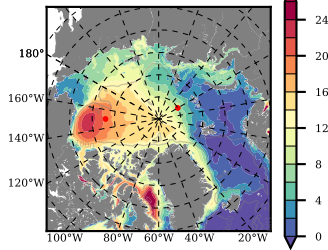

BCTGE28ERA5SC1 mean FWC (m) over 2007

Mean FWC (m) from BG Obs Sys. (Proshutinsky et al. GRL2018) over year 2007

Mean FWC (m) from Init State

BCTGE28ERA5SC1 mean SSH anomaly

Mean DOT from Armitage et al. 2017 2007