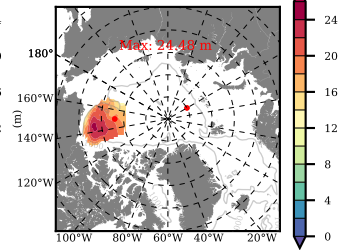

BCTGE28ERA5SC1 mean FWC (m) over 2007

Mean FWC (m) from BG Obs Sys. (Proshutinsky et al. GRL2018) over year 2007

Mean FWC (m) from Init State

BCTGE28ERA5SC1 mean SSH anomaly

Mean DOT from Armitage et al. 2017 2007