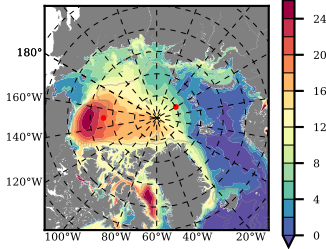

BCTGE28ERA5SC1 mean FWC (m) over 2008

Mean FWC (m) from BG Obs Sys. (Proshutinsky et al. GRL2018) over year 2008

Mean FWC (m) from Init State

BCTGE28ERA5SC1 mean SSH anomaly

Mean DOT from Armitage et al. 2017 2008