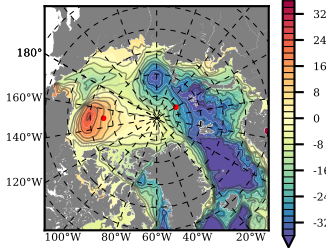

BCTGE28ERA5SC1 mean FWC (m) over 2008

Mean FWC (m) from BG Obs Sys. (Proshutinsky et al. GRL2018) over year 2008

Mean FWC (m) from Init State

BCTGE28ERA5SC1 mean SSH anomaly

Mean DOT from Armitage et al. 2017 2008