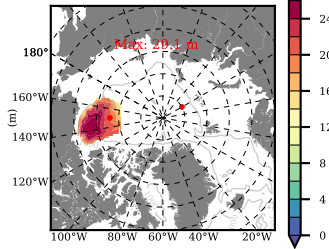

BCTGE28ERA5SC1 mean FWC (m) over 2008

Mean FWC (m) from BG Obs Sys. (Proshutinsky et al. GRL2018) over year 2008

Mean FWC (m) from Init State

BCTGE28ERA5SC1 mean SSH anomaly

Mean DOT from Armitage et al. 2017 2008