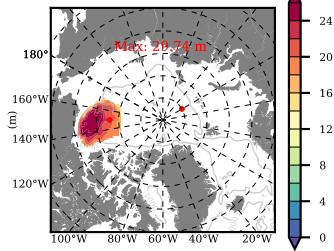

BCTGE28ERA5SC1 mean FWC (m) over 2009

Mean FWC (m) from BG Obs Sys. (Proshutinsky et al. GRL2018) over year 2009

Mean FWC (m) from Init State

BCTGE28ERA5SC1 mean SSH anomaly

Mean DOT from Armitage et al. 2017 2009