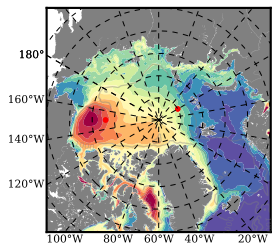

BCTGE28ERA5SC1 mean FWC (m) over 2009

Mean FWC (m) from BG Obs Sys. (Proshutinsky et al. GRL2018) over year 2009

Mean FWC (m) from Init State

BCTGE28ERA5SC1 mean SSH anomaly

Mean DOT from Armitage et al. 2017 2009