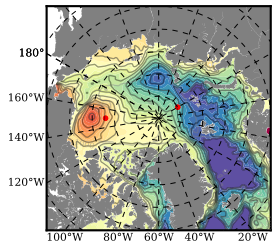

BCTGE28ERA5SC1 mean FWC (m) over 2009

Mean FWC (m) from BG Obs Sys. (Proshutinsky et al. GRL2018) over year 2009

Mean FWC (m) from Init State

BCTGE28ERA5SC1 mean SSH anomaly

Mean DOT from Armitage et al. 2017 2009