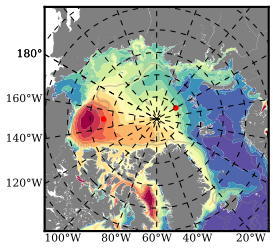

BCTGE28ERA5SC1 mean FWC (m) over 2010

Mean FWC (m) from BG Obs Sys. (Proshutinsky et al. GRL2018) over year 2010

Mean FWC (m) from Init State

BCTGE28ERA5SC1 mean SSH anomaly

Mean DOT from Armitage et al. 2017 2010