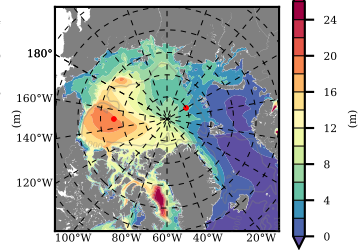

BCTGE28ERA5SC1 mean FWC (m) over 2010

Mean FWC (m) from BG Obs Sys. (Proshutinsky et al. GRL2018) over year 2010

Mean FWC (m) from Init State

BCTGE28ERA5SC1 mean SSH anomaly

Mean DOT from Armitage et al. 2017 2010