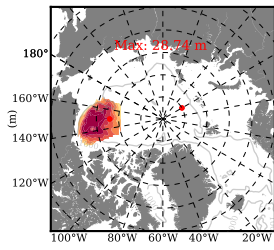

BCTGE28ERA5SC1 mean FWC (m) over 2010

Mean FWC (m) from BG Obs Sys. (Proshutinsky et al. GRL2018) over year 2010

Mean FWC (m) from Init State

BCTGE28ERA5SC1 mean SSH anomaly

Mean DOT from Armitage et al. 2017 2010