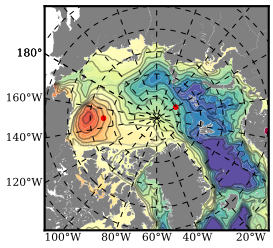

BCTGE28ERA5SC1 mean FWC (m) over 2010

Mean FWC (m) from BG Obs Sys. (Proshutinsky et al. GRL2018) over year 2010

Mean FWC (m) from Init State

BCTGE28ERA5SC1 mean SSH anomaly

Mean DOT from Armitage et al. 2017 2010