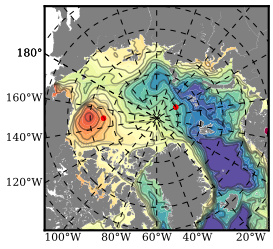

BCTGE28ERA5SC1 mean FWC (m) over 2011

Mean FWC (m) from BG Obs Sys. (Proshutinsky et al. GRL2018) over year 2011

Mean FWC (m) from Init State

BCTGE28ERA5SC1 mean SSH anomaly

Mean DOT from Armitage et al. 2017 2011