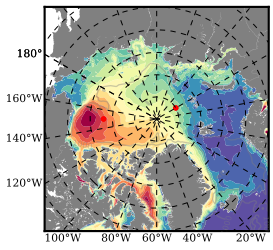

BCTGE28ERA5SC1 mean FWC (m) over 2011

Mean FWC (m) from BG Obs Sys. (Proshutinsky et al. GRL2018) over year 2011

Mean FWC (m) from Init State

BCTGE28ERA5SC1 mean SSH anomaly

Mean DOT from Armitage et al. 2017 2011