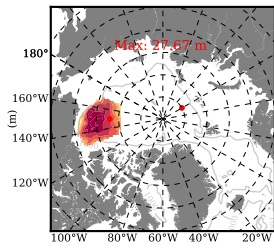

BCTGE28ERA5SC1 mean FWC (m) over 2011

Mean FWC (m) from BG Obs Sys. (Proshutinsky et al. GRL2018) over year 2011

Mean FWC (m) from Init State

BCTGE28ERA5SC1 mean SSH anomaly

Mean DOT from Armitage et al. 2017 2011