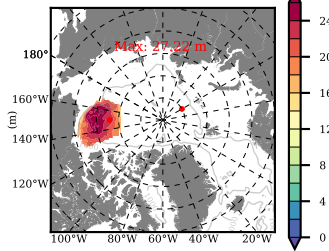

BCTGE28ERA5SC1 mean FWC (m) over 2012

Mean FWC (m) from BG Obs Sys. (Proshutinsky et al. GRL2018) over year 2012

Mean FWC (m) from Init State

BCTGE28ERA5SC1 mean SSH anomaly

Mean DOT from Armitage et al. 2017 2012