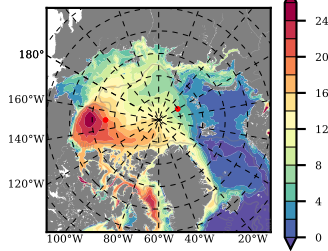

BCTGE28ERA5SC1 mean FWC (m) over 2012

Mean FWC (m) from BG Obs Sys. (Proshutinsky et al. GRL2018) over year 2012

Mean FWC (m) from Init State

BCTGE28ERA5SC1 mean SSH anomaly

Mean DOT from Armitage et al. 2017 2012