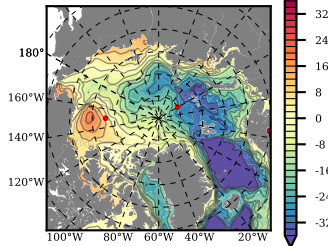

BCTGE28ERA5SC1 mean FWC (m) over 2012

Mean FWC (m) from BG Obs Sys. (Proshutinsky et al. GRL2018) over year 2012

Mean FWC (m) from Init State

BCTGE28ERA5SC1 mean SSH anomaly

Mean DOT from Armitage et al. 2017 2012