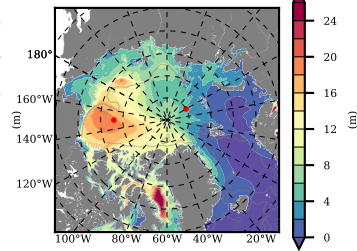

BCTGE28ERA5SC1 mean FWC (m) over 2012

Mean FWC (m) from BG Obs Sys. (Proshutinsky et al. GRL2018) over year 2012

Mean FWC (m) from Init State

BCTGE28ERA5SC1 mean SSH anomaly

Mean DOT from Armitage et al. 2017 2012