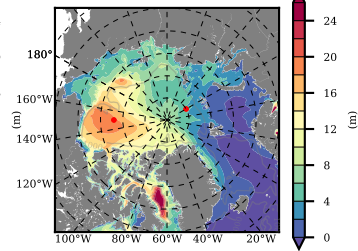

BCTGE28ERA5SC1 mean FWC (m) over 2013

Mean FWC (m) from BG Obs Sys. (Proshutinsky et al. GRL2018) over year 2013

Mean FWC (m) from Init State

BCTGE28ERA5SC1 mean SSH anomaly

Mean DOT from Armitage et al. 2017 2013