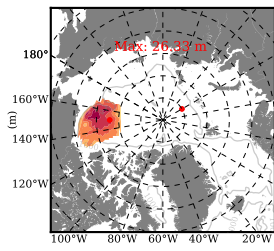

BCTGE28ERA5SC1 mean FWC (m) over 2013

Mean FWC (m) from BG Obs Sys. (Proshutinsky et al. GRL2018) over year 2013

Mean FWC (m) from Init State

BCTGE28ERA5SC1 mean SSH anomaly

Mean DOT from Armitage et al. 2017 2013