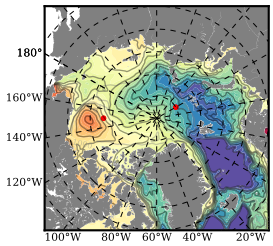

BCTGE28ERA5SC1 mean FWC (m) over 2013

Mean FWC (m) from BG Obs Sys. (Proshutinsky et al. GRL2018) over year 2013

Mean FWC (m) from Init State

BCTGE28ERA5SC1 mean SSH anomaly

Mean DOT from Armitage et al. 2017 2013