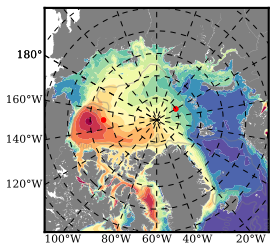

BCTGE28ERA5SC1 mean FWC (m) over 2013

Mean FWC (m) from BG Obs Sys. (Proshutinsky et al. GRL2018) over year 2013

Mean FWC (m) from Init State

BCTGE28ERA5SC1 mean SSH anomaly

Mean DOT from Armitage et al. 2017 2013