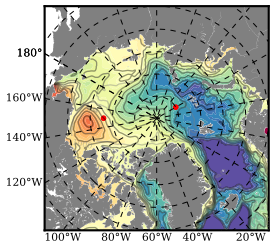

BCTGE28ERA5SC1 mean FWC (m) over 2014

Mean FWC (m) from BG Obs Sys. (Proshutinsky et al. GRL2018) over year 2014

Mean FWC (m) from Init State

BCTGE28ERA5SC1 mean SSH anomaly

Mean DOT from Armitage et al. 2017 2014