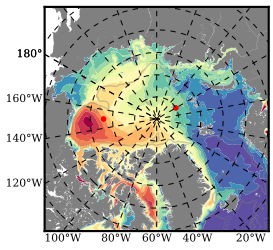

BCTGE28ERA5SC1 mean FWC (m) over 2014

Mean FWC (m) from BG Obs Sys. (Proshutinsky et al. GRL2018) over year 2014

Mean FWC (m) from Init State

BCTGE28ERA5SC1 mean SSH anomaly

Mean DOT from Armitage et al. 2017 2014