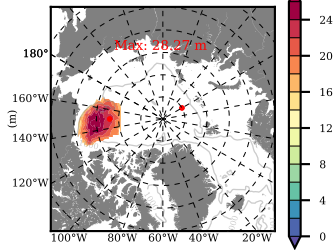

BCTGE28ERA5SC1 mean FWC (m) over 2014

Mean FWC (m) from BG Obs Sys. (Proshutinsky et al. GRL2018) over year 2014

Mean FWC (m) from Init State

BCTGE28ERA5SC1 mean SSH anomaly

Mean DOT from Armitage et al. 2017 2014