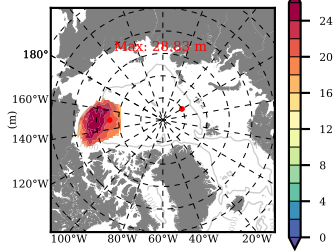

BCTGE28ERA5SC1 mean FWC (m) over 2015

Mean FWC (m) from BG Obs Sys. (Proshutinsky et al. GRL2018) over year 2015

Mean FWC (m) from Init State

BCTGE28ERA5SC1 mean SSH anomaly

Mean DOT from Armitage et al. 2017 2003-2014