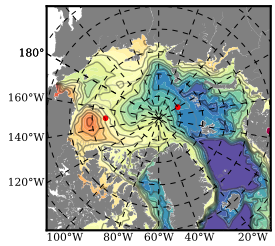

BCTGE28ERA5SC1 mean FWC (m) over 2015

Mean FWC (m) from BG Obs Sys. (Proshutinsky et al. GRL2018) over year 2015

Mean FWC (m) from Init State

BCTGE28ERA5SC1 mean SSH anomaly

Mean DOT from Armitage et al. 2017 2003-2014