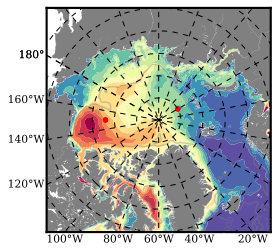

BCTGE28ERA5SC1 mean FWC (m) over 2015

Mean FWC (m) from BG Obs Sys. (Proshutinsky et al. GRL2018) over year 2015

Mean FWC (m) from Init State

BCTGE28ERA5SC1 mean SSH anomaly

Mean DOT from Armitage et al. 2017 2003-2014