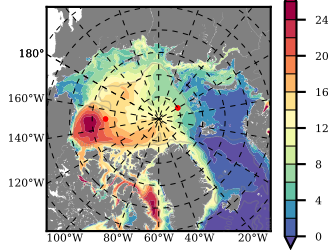

BCTGE28ERA5SC1 mean FWC (m) over 2016

Mean FWC (m) from BG Obs Sys. (Proshutinsky et al. GRL2018) over year 2016

Mean FWC (m) from Init State

BCTGE28ERA5SC1 mean SSH anomaly

Mean DOT from Armitage et al. 2017 2003-2014