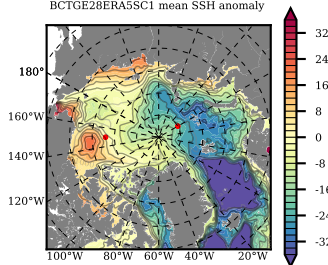

BCTGE28ERA5SC1 mean FWC (m) over 2016

Mean FWC (m) from BG Obs Sys. (Proshutinsky et al. GRL2018) over year 2016

Mean FWC (m) from Init State

BCTGE28ERA5SC1 mean SSH anomaly

Mean DOT from Armitage et al. 2017 2003-2014