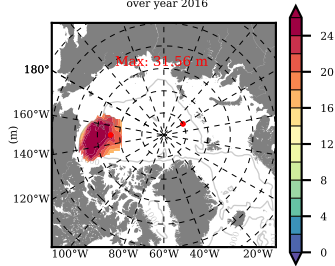

BCTGE28ERA5SC1 mean FWC (m) over 2016

Mean FWC (m) from BG Obs Sys. (Proshutinsky et al. GRL2018) over year 2016

Mean FWC (m) from Init State

BCTGE28ERA5SC1 mean SSH anomaly

Mean DOT from Armitage et al. 2017 2003-2014