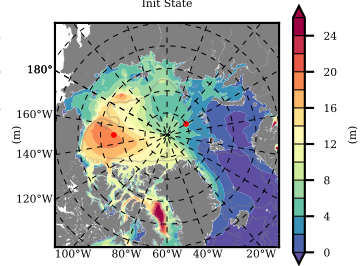

BCTGE28ERA5SC1 mean FWC (m) over 2016

Mean FWC (m) from BG Obs Sys. (Proshutinsky et al. GRL2018) over year 2016

Mean FWC (m) from Init State

BCTGE28ERA5SC1 mean SSH anomaly

Mean DOT from Armitage et al. 2017 2003-2014