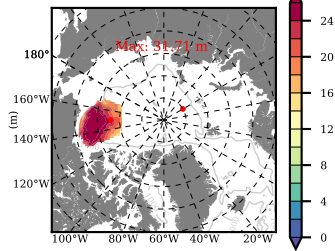

BCTGE28ERA5SC1 mean FWC (m) over 2017

Mean FWC (m) from BG Obs Sys. (Proshutinsky et al. GRL2018) over year 2017

Mean FWC (m) from Init State

BCTGE28ERA5SC1 mean SSH anomaly

Mean DOT from Armitage et al. 2017 2003-2014