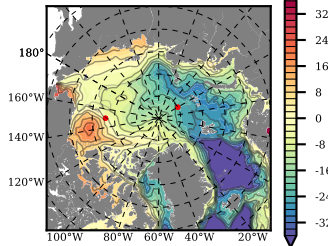

BCTGE28ERA5SC1 mean FWC (m) over 2017

Mean FWC (m) from BG Obs Sys. (Proshutinsky et al. GRL2018) over year 2017

Mean FWC (m) from Init State

BCTGE28ERA5SC1 mean SSH anomaly

Mean DOT from Armitage et al. 2017 2003-2014