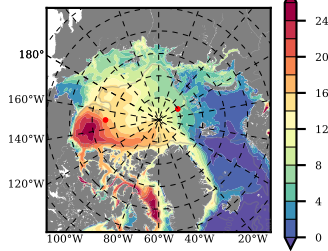

BCTGE28ERA5SC1 mean FWC (m) over 2017

Mean FWC (m) from BG Obs Sys. (Proshutinsky et al. GRL2018) over year 2017

Mean FWC (m) from Init State

BCTGE28ERA5SC1 mean SSH anomaly

Mean DOT from Armitage et al. 2017 2003-2014