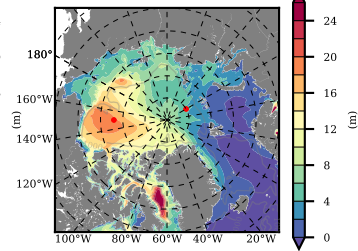

BCTGE28ERA5SC1 mean FWC (m) over 2017

Mean FWC (m) from BG Obs Sys. (Proshutinsky et al. GRL2018) over year 2017

Mean FWC (m) from Init State

BCTGE28ERA5SC1 mean SSH anomaly

Mean DOT from Armitage et al. 2017 2003-2014