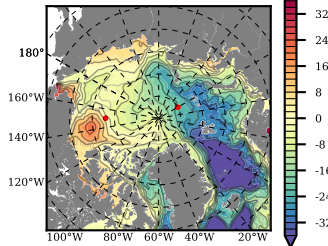

BCTGE28ERA5SC1 mean FWC (m) over 2018

Mean FWC (m) from BG Obs Sys. (Proshutinsky et al. GRL2018) over year 2003-2017

Mean FWC (m) from Init State

BCTGE28ERA5SC1 mean SSH anomaly

Mean DOT from Armitage et al. 2017 2003-2014