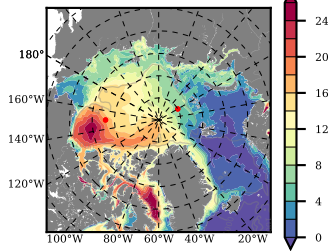

BCTGE28ERA5SC1 mean FWC (m) over 2018

Mean FWC (m) from BG Obs Sys. (Proshutinsky et al. GRL2018) over year 2003-2017

Mean FWC (m) from Init State

BCTGE28ERA5SC1 mean SSH anomaly

Mean DOT from Armitage et al. 2017 2003-2014