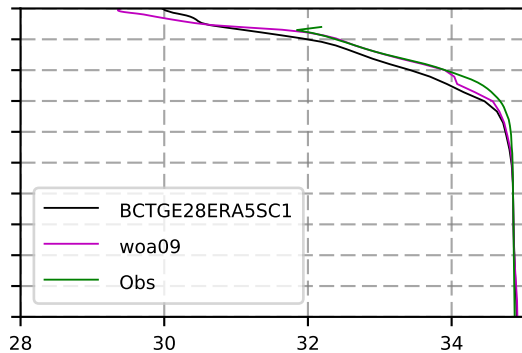

1982 mean temperature  
@ moor Arctic B box

1982 mean Salinity  
@ moor Arctic B box

@ moor EUR box

@ moor EUR box