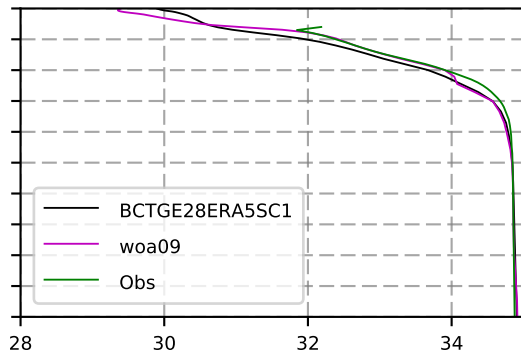

1985 mean temperature
@ moor Arctic B box

1985 mean Salinity
@ moor Arctic B box

@ moor EUR box

@ moor EUR box