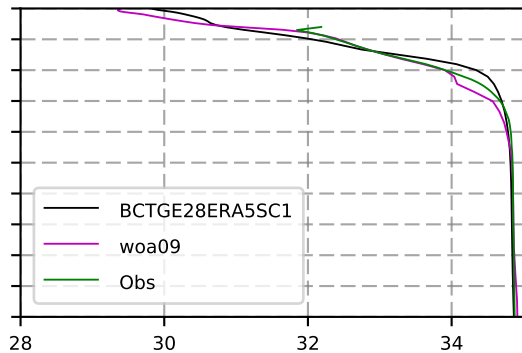

2004 mean temperature
@ moor Arctic B box

2004 mean Salinity
@ moor Arctic B box

@ moor EUR box

@ moor EUR box