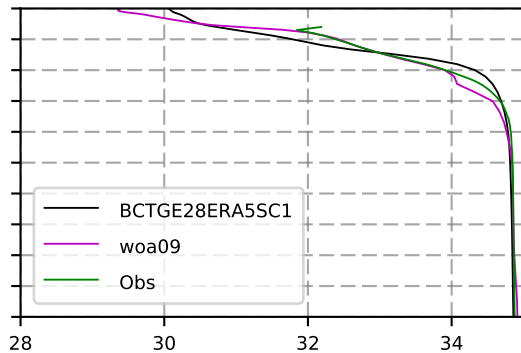

2017 mean temperature
@ moor Arctic B box

2017 mean Salinity
@ moor Arctic B box

@ moor EUR box

@ moor EUR box