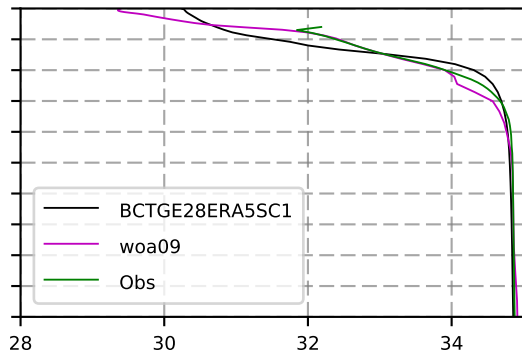

2018 mean temperature
@ moor Arctic B box

2018 mean Salinity
@ moor Arctic B box

@ moor EUR box

@ moor EUR box