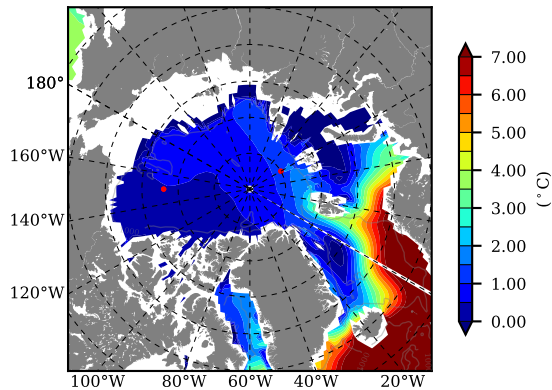

BCTGE28ERA5SC1TPD AW Max Temp over 1979

AW Max Temp from PHC 3.0

BCTGE28ERA5SC1TPD AW Max Temp depth

AW Max Temp depth from PHC 3.0