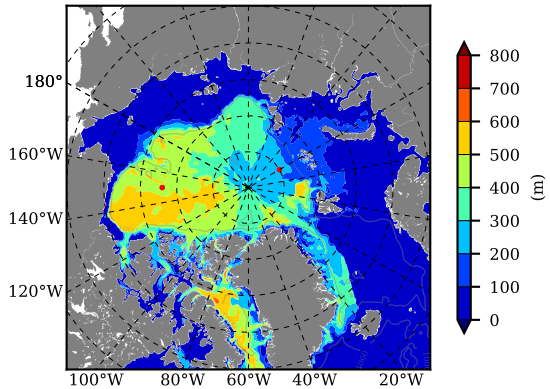

BCTGE28ERA5SC1TPD AW Max Temp over 1979

AW Max Temp from PHC 3.0

BCTGE28ERA5SC1TPD AW Max Temp depth

AW Max Temp depth from PHC 3.0