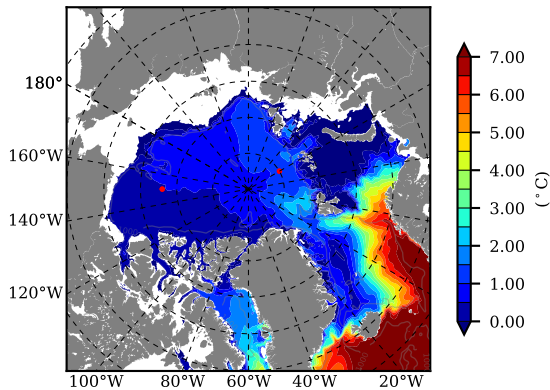

BCTGE28ERA5SC1TPD AW Max Temp over 1979

AW Max Temp from PHC 3.0

BCTGE28ERA5SC1TPD AW Max Temp depth

AW Max Temp depth from PHC 3.0