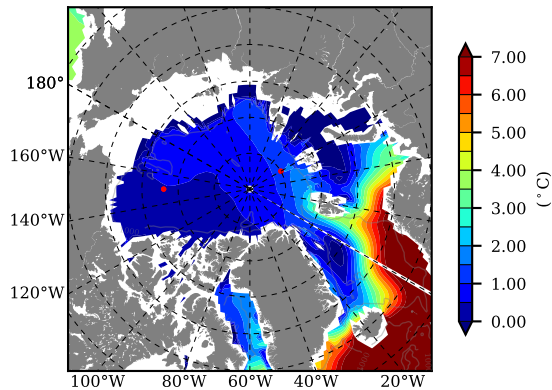

BCTGE28ERA5SC1TPD AW Max Temp over 1980

AW Max Temp from PHC 3.0

BCTGE28ERA5SC1TPD AW Max Temp depth

AW Max Temp depth from PHC 3.0