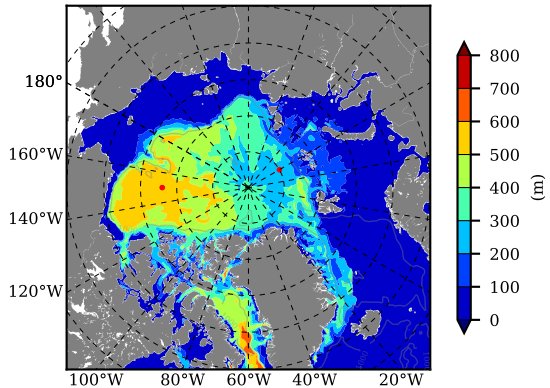

BCTGE28ERA5SC1TPD AW Max Temp over 1980

AW Max Temp from PHC 3.0

BCTGE28ERA5SC1TPD AW Max Temp depth

AW Max Temp depth from PHC 3.0