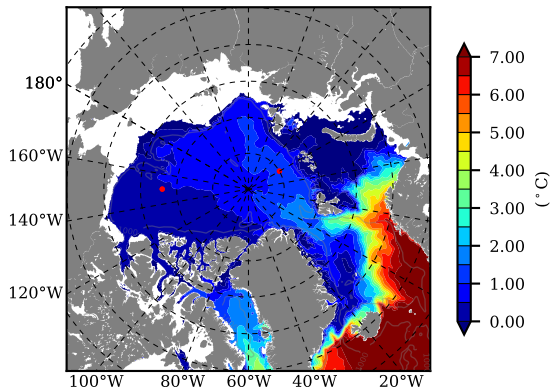

BCTGE28ERA5SC1TPD AW Max Temp over 1980

AW Max Temp from PHC 3.0

BCTGE28ERA5SC1TPD AW Max Temp depth

AW Max Temp depth from PHC 3.0