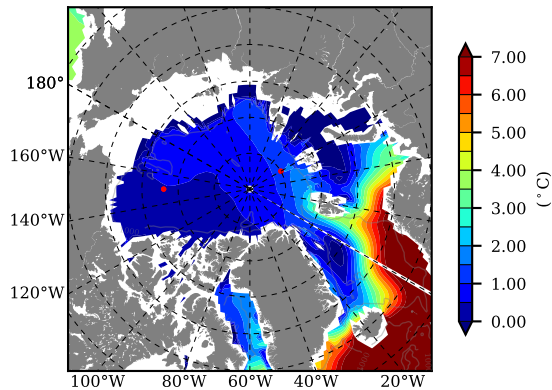

BCTGE28ERA5SC1TPD AW Max Temp over 1981

AW Max Temp from PHC 3.0

BCTGE28ERA5SC1TPD AW Max Temp depth

AW Max Temp depth from PHC 3.0