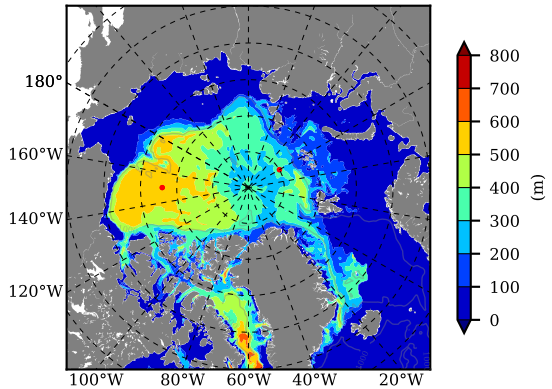

BCTGE28ERA5SC1TPD AW Max Temp over 1981

AW Max Temp from PHC 3.0

BCTGE28ERA5SC1TPD AW Max Temp depth

AW Max Temp depth from PHC 3.0