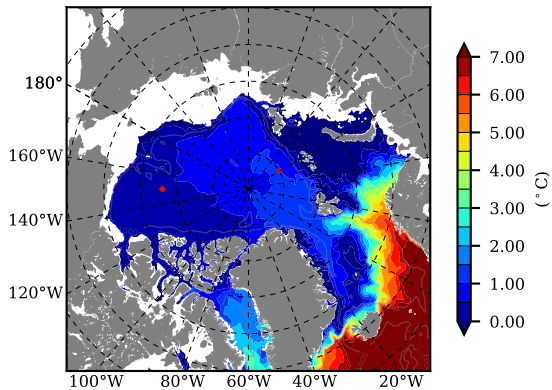

BCTGE28ERA5SC1TPD AW Max Temp over 1981

AW Max Temp from PHC 3.0

BCTGE28ERA5SC1TPD AW Max Temp depth

AW Max Temp depth from PHC 3.0