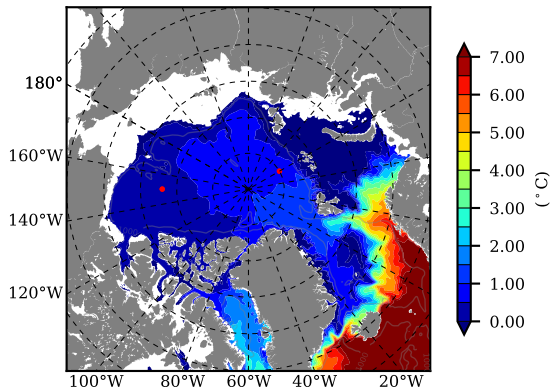

BCTGE28ERA5SC1TPD AW Max Temp over 1982

AW Max Temp from PHC 3.0

BCTGE28ERA5SC1TPD AW Max Temp depth

AW Max Temp depth from PHC 3.0