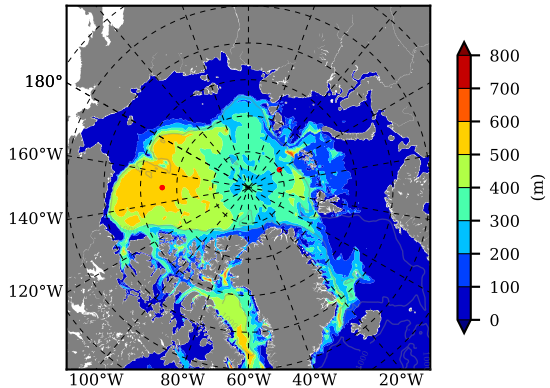

BCTGE28ERA5SC1TPD AW Max Temp over 1982

AW Max Temp from PHC 3.0

BCTGE28ERA5SC1TPD AW Max Temp depth

AW Max Temp depth from PHC 3.0