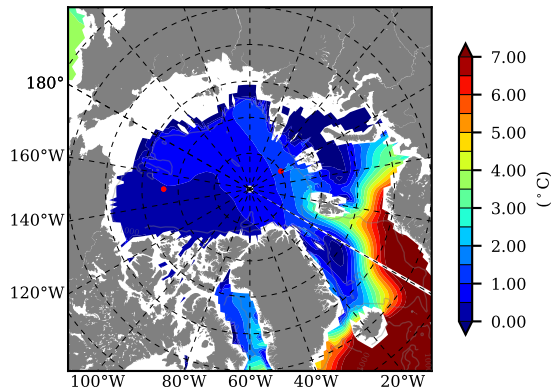

BCTGE28ERA5SC1TPD AW Max Temp over 1982

AW Max Temp from PHC 3.0

BCTGE28ERA5SC1TPD AW Max Temp depth

AW Max Temp depth from PHC 3.0