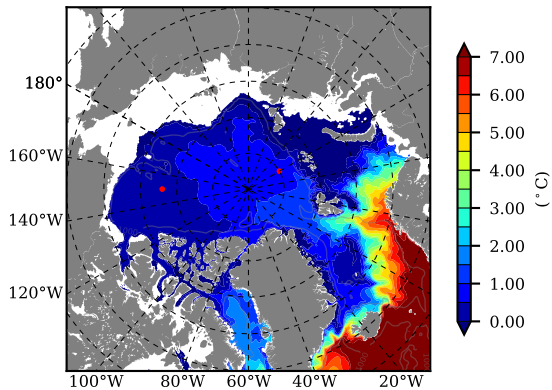

BCTGE28ERA5SC1TPD AW Max Temp over 1983

AW Max Temp from PHC 3.0

BCTGE28ERA5SC1TPD AW Max Temp depth

AW Max Temp depth from PHC 3.0