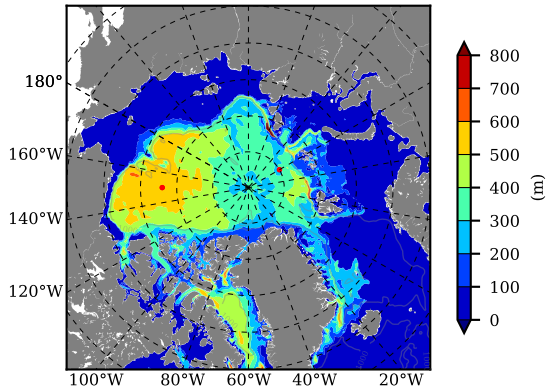

BCTGE28ERA5SC1TPD AW Max Temp over 1983

AW Max Temp from PHC 3.0

BCTGE28ERA5SC1TPD AW Max Temp depth

AW Max Temp depth from PHC 3.0