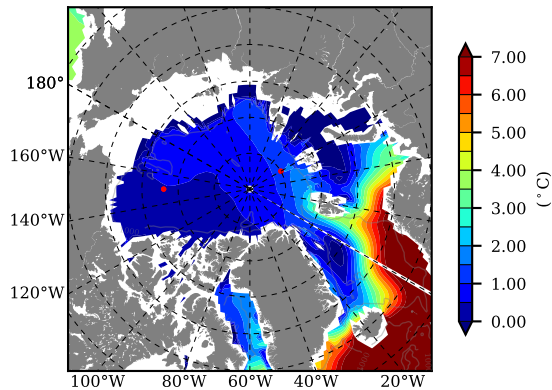

BCTGE28ERA5SC1TPD AW Max Temp over 1983

AW Max Temp from PHC 3.0

BCTGE28ERA5SC1TPD AW Max Temp depth

AW Max Temp depth from PHC 3.0