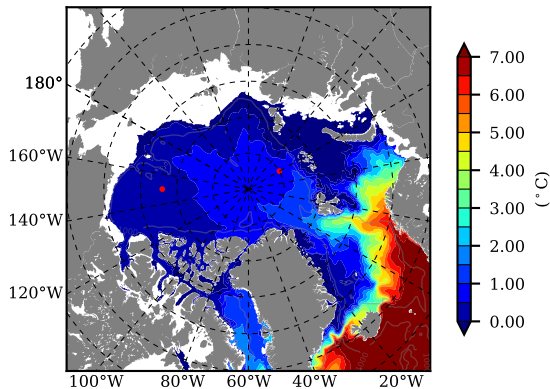

BCTGE28ERA5SC1TPD AW Max Temp over 1984

AW Max Temp from PHC 3.0

BCTGE28ERA5SC1TPD AW Max Temp depth

AW Max Temp depth from PHC 3.0