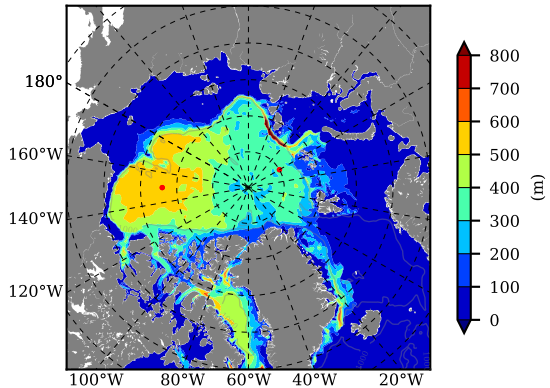

BCTGE28ERA5SC1TPD AW Max Temp over 1984

AW Max Temp from PHC 3.0

BCTGE28ERA5SC1TPD AW Max Temp depth

AW Max Temp depth from PHC 3.0