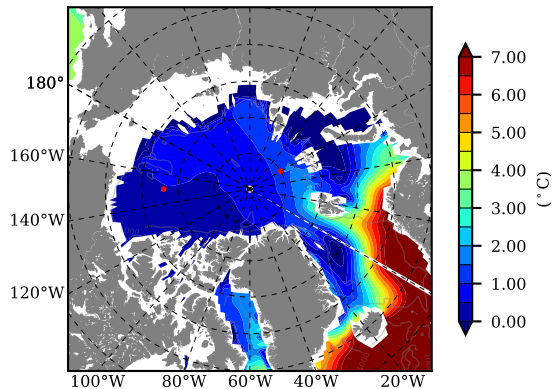

BCTGE28ERA5SC1TPD AW Max Temp over 1984

AW Max Temp from PHC 3.0

BCTGE28ERA5SC1TPD AW Max Temp depth

AW Max Temp depth from PHC 3.0