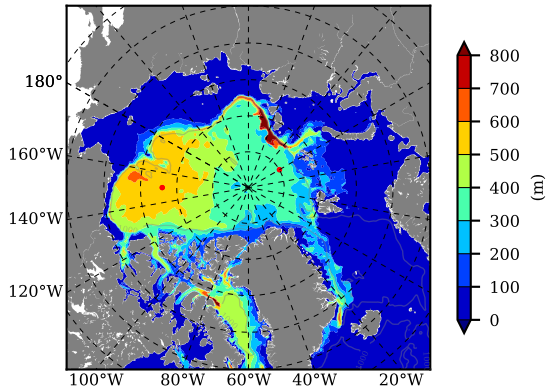

BCTGE28ERA5SC1TPD AW Max Temp over 1985

AW Max Temp from PHC 3.0

BCTGE28ERA5SC1TPD AW Max Temp depth

AW Max Temp depth from PHC 3.0