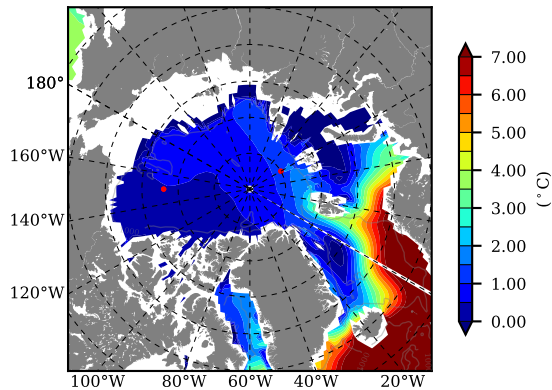

BCTGE28ERA5SC1TPD AW Max Temp over 1985

AW Max Temp from PHC 3.0

BCTGE28ERA5SC1TPD AW Max Temp depth

AW Max Temp depth from PHC 3.0