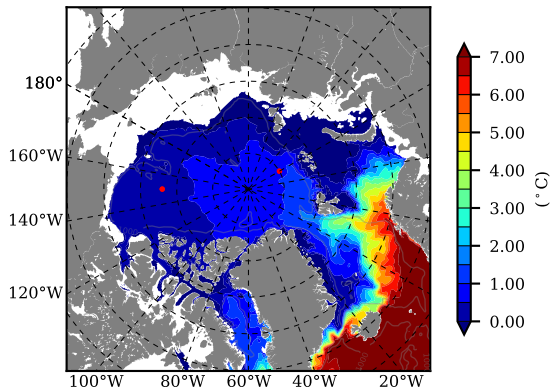

BCTGE28ERA5SC1TPD AW Max Temp over 1985

AW Max Temp from PHC 3.0

BCTGE28ERA5SC1TPD AW Max Temp depth

AW Max Temp depth from PHC 3.0