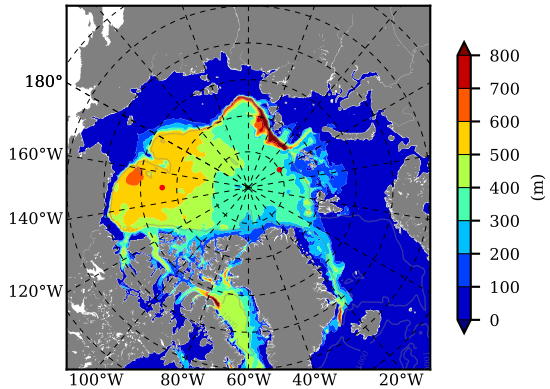

BCTGE28ERA5SC1TPD AW Max Temp over 1986

AW Max Temp from PHC 3.0

BCTGE28ERA5SC1TPD AW Max Temp depth

AW Max Temp depth from PHC 3.0