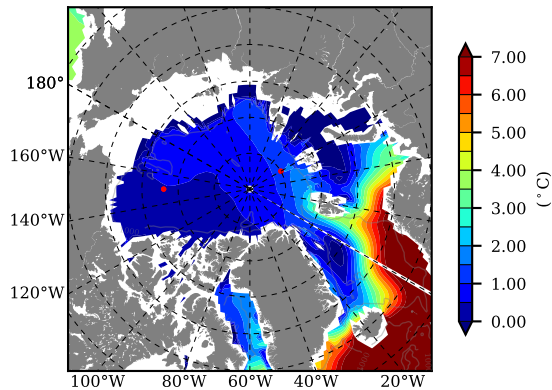

BCTGE28ERA5SC1TPD AW Max Temp over 1986

AW Max Temp from PHC 3.0

BCTGE28ERA5SC1TPD AW Max Temp depth

AW Max Temp depth from PHC 3.0