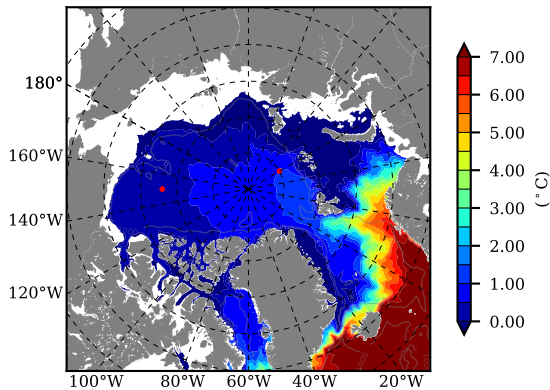

BCTGE28ERA5SC1TPD AW Max Temp over 1986

AW Max Temp from PHC 3.0

BCTGE28ERA5SC1TPD AW Max Temp depth

AW Max Temp depth from PHC 3.0