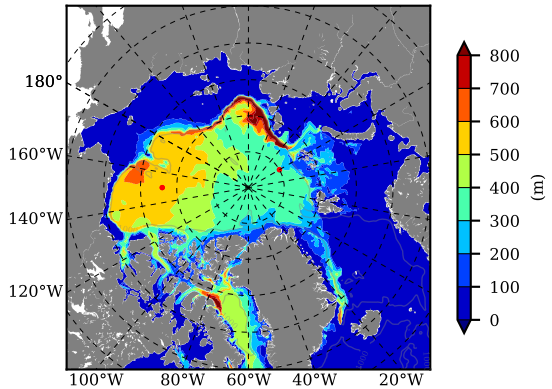

BCTGE28ERA5SC1TPD AW Max Temp over 1987

AW Max Temp from PHC 3.0

BCTGE28ERA5SC1TPD AW Max Temp depth

AW Max Temp depth from PHC 3.0