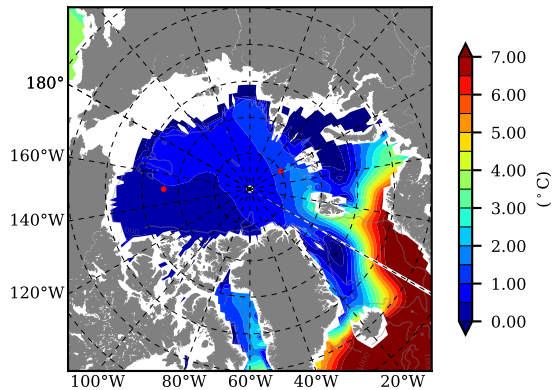

BCTGE28ERA5SC1TPD AW Max Temp over 1987

AW Max Temp from PHC 3.0

BCTGE28ERA5SC1TPD AW Max Temp depth

AW Max Temp depth from PHC 3.0