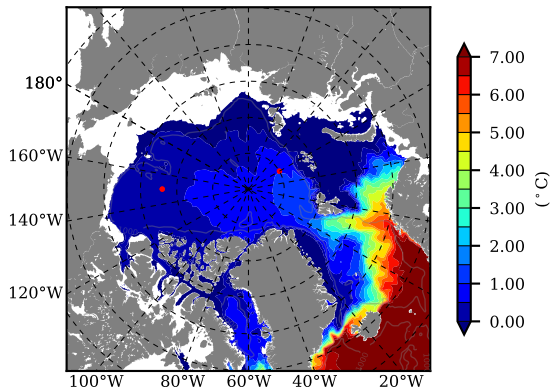

BCTGE28ERA5SC1TPD AW Max Temp over 1987

AW Max Temp from PHC 3.0

BCTGE28ERA5SC1TPD AW Max Temp depth

AW Max Temp depth from PHC 3.0