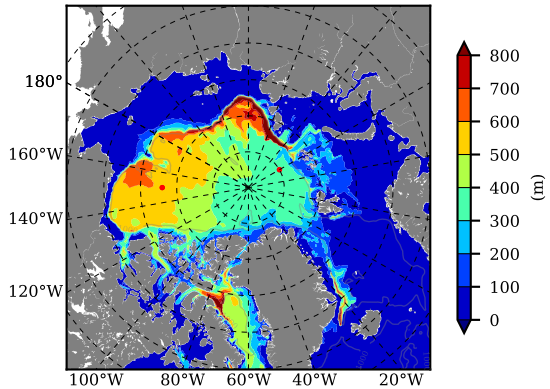

BCTGE28ERA5SC1TPD AW Max Temp over 1988

AW Max Temp from PHC 3.0

BCTGE28ERA5SC1TPD AW Max Temp depth

AW Max Temp depth from PHC 3.0