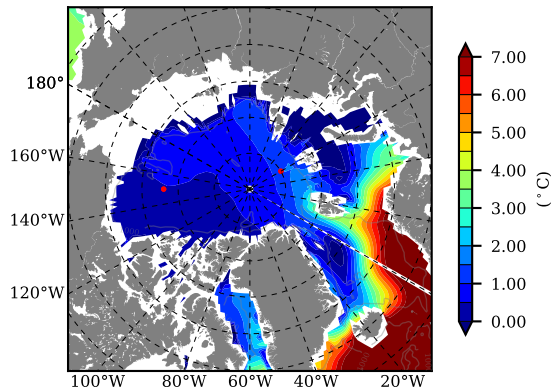

BCTGE28ERA5SC1TPD AW Max Temp over 1988

AW Max Temp from PHC 3.0

BCTGE28ERA5SC1TPD AW Max Temp depth

AW Max Temp depth from PHC 3.0