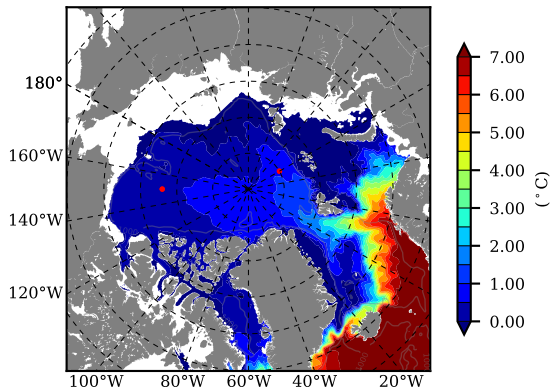

BCTGE28ERA5SC1TPD AW Max Temp over 1988

AW Max Temp from PHC 3.0

BCTGE28ERA5SC1TPD AW Max Temp depth

AW Max Temp depth from PHC 3.0