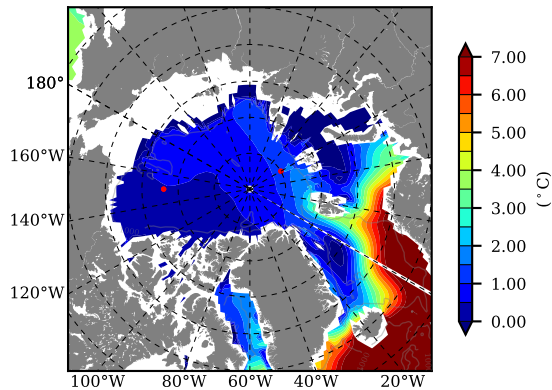

BCTGE28ERA5SC1TPD AW Max Temp over 1989

AW Max Temp from PHC 3.0

BCTGE28ERA5SC1TPD AW Max Temp depth

AW Max Temp depth from PHC 3.0