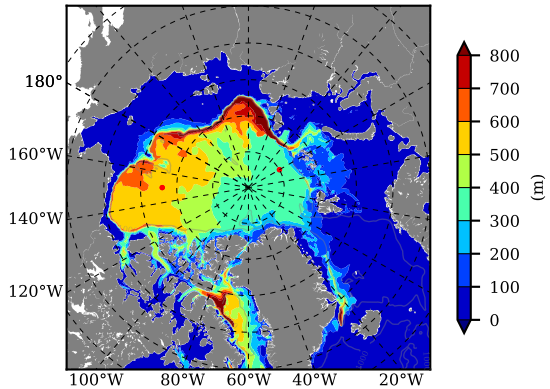

BCTGE28ERA5SC1TPD AW Max Temp over 1989

AW Max Temp from PHC 3.0

BCTGE28ERA5SC1TPD AW Max Temp depth

AW Max Temp depth from PHC 3.0