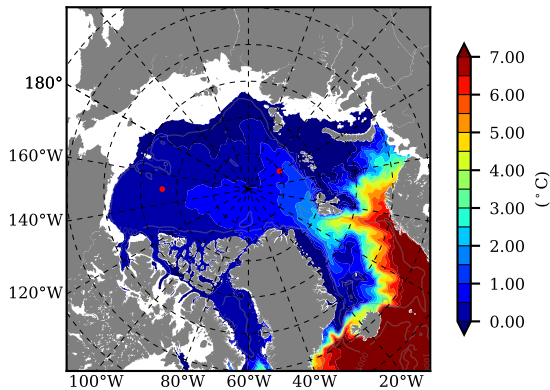

BCTGE28ERA5SC1TPD AW Max Temp over 1989

AW Max Temp from PHC 3.0

BCTGE28ERA5SC1TPD AW Max Temp depth

AW Max Temp depth from PHC 3.0