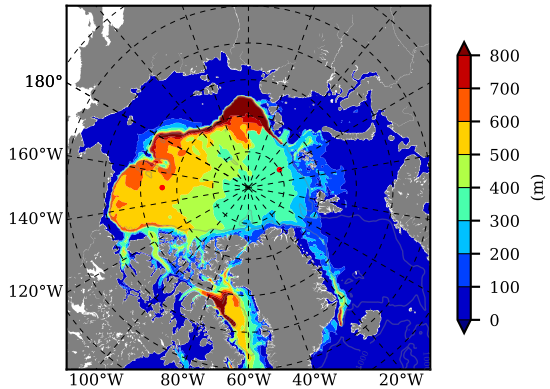

BCTGE28ERA5SC1TPD AW Max Temp over 1990

AW Max Temp from PHC 3.0

BCTGE28ERA5SC1TPD AW Max Temp depth

AW Max Temp depth from PHC 3.0