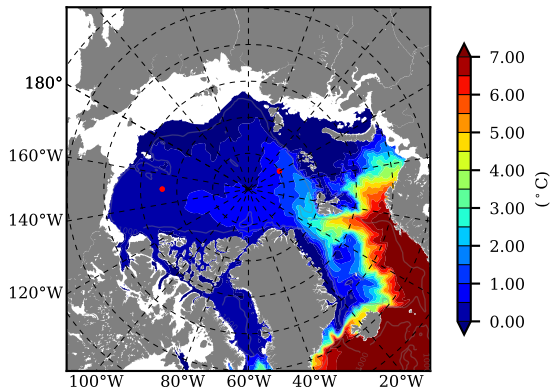

BCTGE28ERA5SC1TPD AW Max Temp over 1990

AW Max Temp from PHC 3.0

BCTGE28ERA5SC1TPD AW Max Temp depth

AW Max Temp depth from PHC 3.0