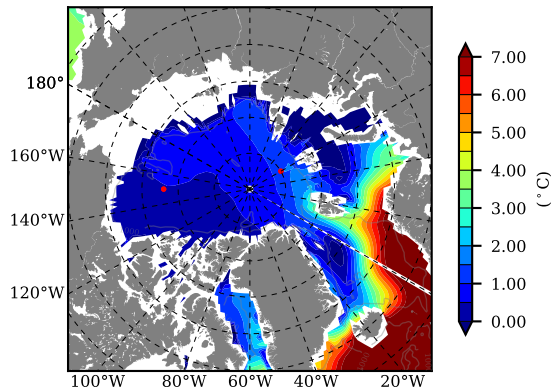

BCTGE28ERA5SC1TPD AW Max Temp over 1990

AW Max Temp from PHC 3.0

BCTGE28ERA5SC1TPD AW Max Temp depth

AW Max Temp depth from PHC 3.0