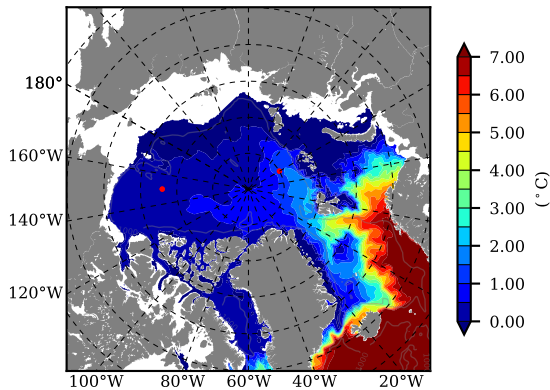

BCTGE28ERA5SC1TPD AW Max Temp over 1991

AW Max Temp from PHC 3.0

BCTGE28ERA5SC1TPD AW Max Temp depth

AW Max Temp depth from PHC 3.0