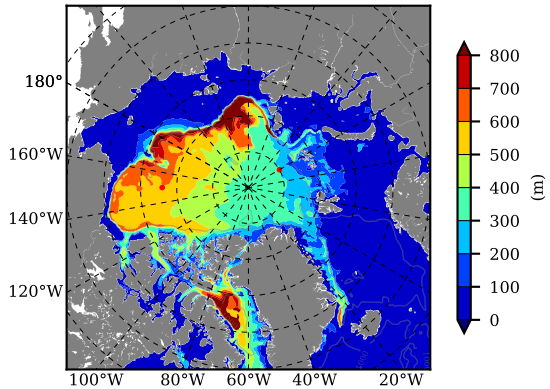

BCTGE28ERA5SC1TPD AW Max Temp over 1991

AW Max Temp from PHC 3.0

BCTGE28ERA5SC1TPD AW Max Temp depth

AW Max Temp depth from PHC 3.0