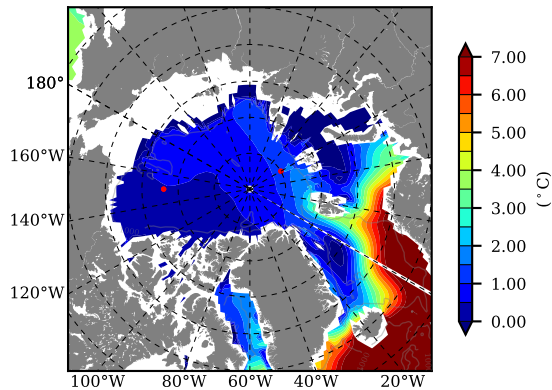

BCTGE28ERA5SC1TPD AW Max Temp over 1991

AW Max Temp from PHC 3.0

BCTGE28ERA5SC1TPD AW Max Temp depth

AW Max Temp depth from PHC 3.0