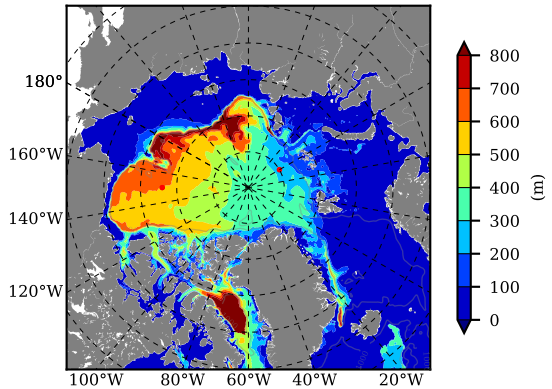

BCTGE28ERA5SC1TPD AW Max Temp over 1992

AW Max Temp from PHC 3.0

BCTGE28ERA5SC1TPD AW Max Temp depth

AW Max Temp depth from PHC 3.0