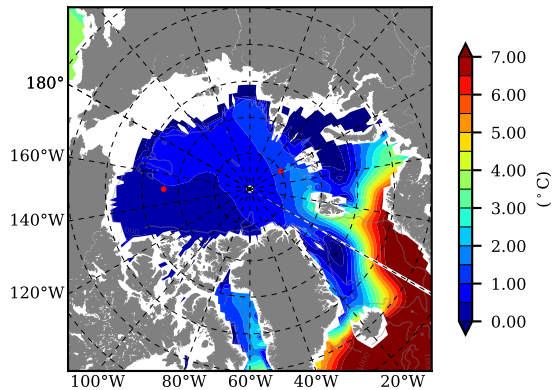

BCTGE28ERA5SC1TPD AW Max Temp over 1992

AW Max Temp from PHC 3.0

BCTGE28ERA5SC1TPD AW Max Temp depth

AW Max Temp depth from PHC 3.0