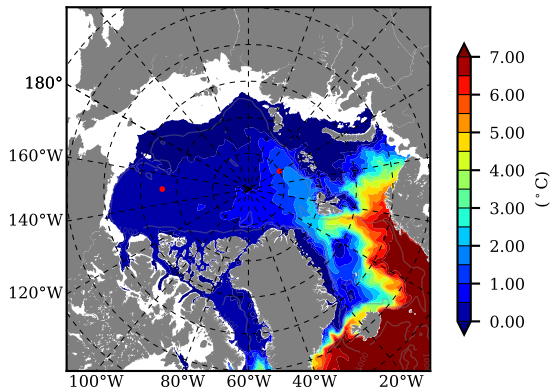

BCTGE28ERA5SC1TPD AW Max Temp over 1992

AW Max Temp from PHC 3.0

BCTGE28ERA5SC1TPD AW Max Temp depth

AW Max Temp depth from PHC 3.0