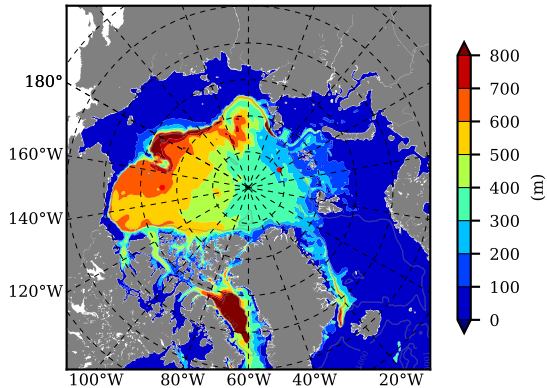

BCTGE28ERA5SC1TPD AW Max Temp over 1993

AW Max Temp from PHC 3.0

BCTGE28ERA5SC1TPD AW Max Temp depth

AW Max Temp depth from PHC 3.0