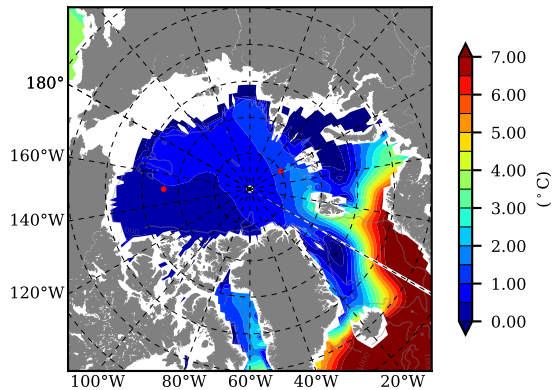

BCTGE28ERA5SC1TPD AW Max Temp over 1993

AW Max Temp from PHC 3.0

BCTGE28ERA5SC1TPD AW Max Temp depth

AW Max Temp depth from PHC 3.0