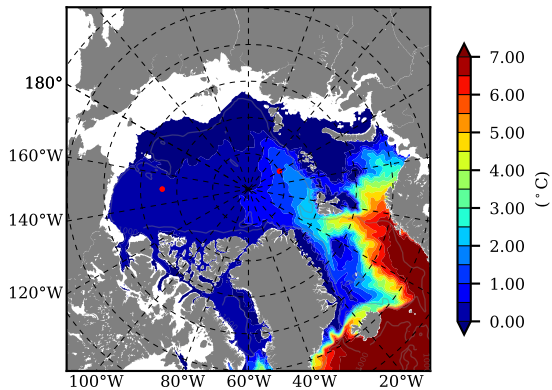

BCTGE28ERA5SC1TPD AW Max Temp over 1993

AW Max Temp from PHC 3.0

BCTGE28ERA5SC1TPD AW Max Temp depth

AW Max Temp depth from PHC 3.0