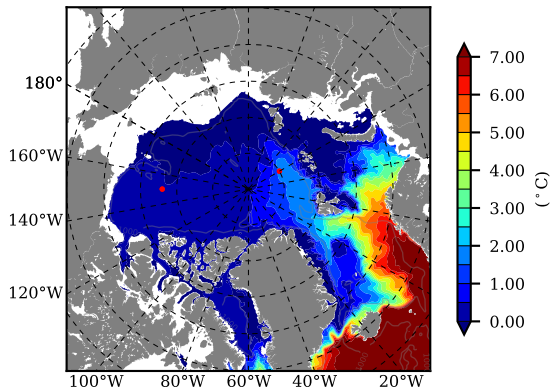

BCTGE28ERA5SC1TPD AW Max Temp over 1995

AW Max Temp from PHC 3.0

BCTGE28ERA5SC1TPD AW Max Temp depth

AW Max Temp depth from PHC 3.0