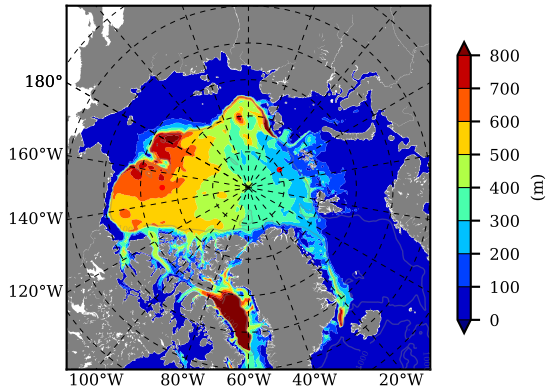

BCTGE28ERA5SC1TPD AW Max Temp over 1995

AW Max Temp from PHC 3.0

BCTGE28ERA5SC1TPD AW Max Temp depth

AW Max Temp depth from PHC 3.0