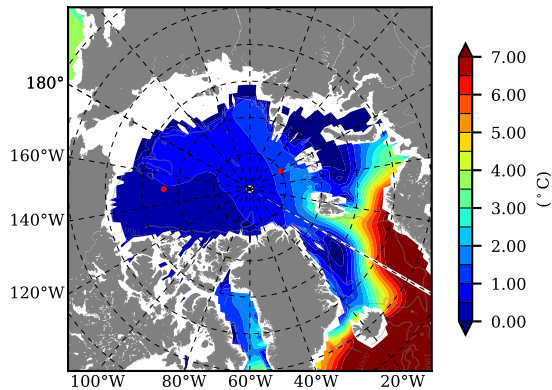

BCTGE28ERA5SC1TPD AW Max Temp over 1995

AW Max Temp from PHC 3.0

BCTGE28ERA5SC1TPD AW Max Temp depth

AW Max Temp depth from PHC 3.0