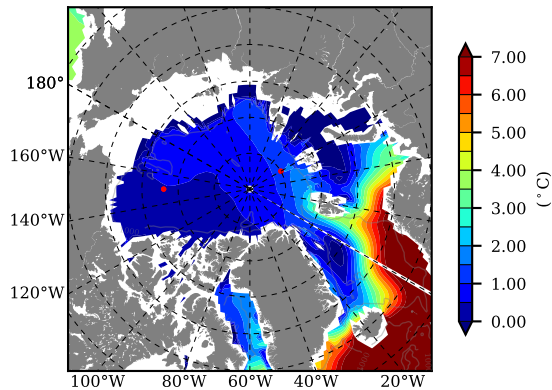

BCTGE28ERA5SC1TPD AW Max Temp over 1996

AW Max Temp from PHC 3.0

BCTGE28ERA5SC1TPD AW Max Temp depth

AW Max Temp depth from PHC 3.0