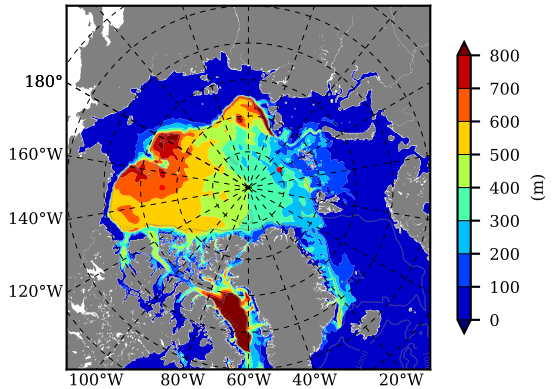

BCTGE28ERA5SC1TPD AW Max Temp over 1996

AW Max Temp from PHC 3.0

BCTGE28ERA5SC1TPD AW Max Temp depth

AW Max Temp depth from PHC 3.0