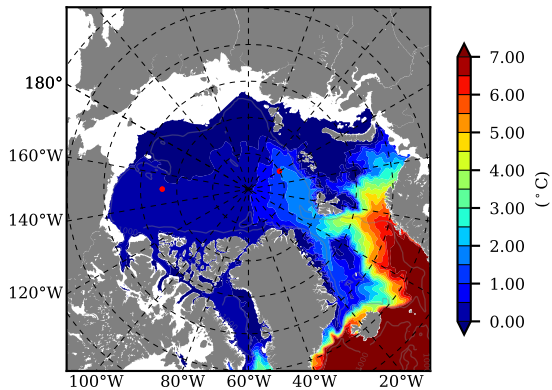

BCTGE28ERA5SC1TPD AW Max Temp over 1996

AW Max Temp from PHC 3.0

BCTGE28ERA5SC1TPD AW Max Temp depth

AW Max Temp depth from PHC 3.0