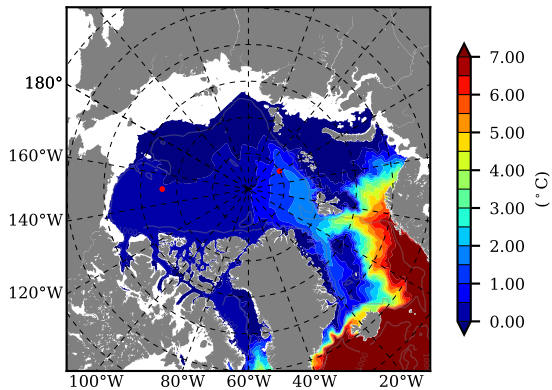

BCTGE28ERA5SC1TPD AW Max Temp over 1997

AW Max Temp from PHC 3.0

BCTGE28ERA5SC1TPD AW Max Temp depth

AW Max Temp depth from PHC 3.0