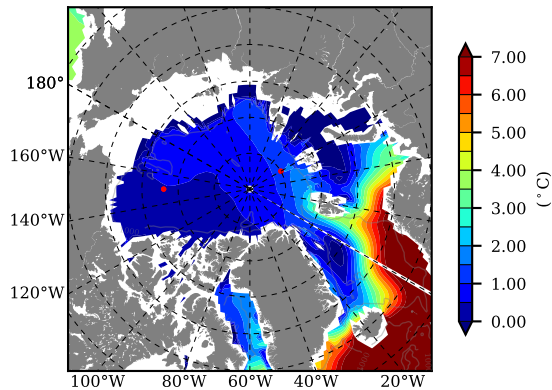

BCTGE28ERA5SC1TPD AW Max Temp over 1997

AW Max Temp from PHC 3.0

BCTGE28ERA5SC1TPD AW Max Temp depth

AW Max Temp depth from PHC 3.0