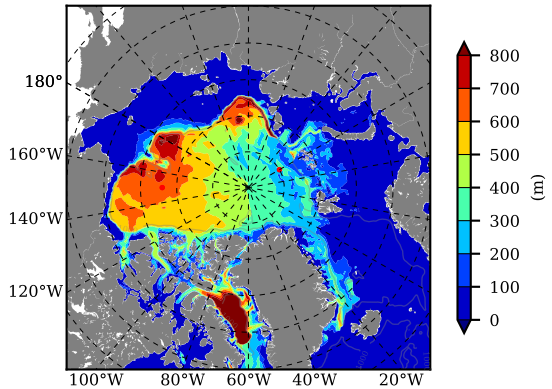

BCTGE28ERA5SC1TPD AW Max Temp over 1997

AW Max Temp from PHC 3.0

BCTGE28ERA5SC1TPD AW Max Temp depth

AW Max Temp depth from PHC 3.0