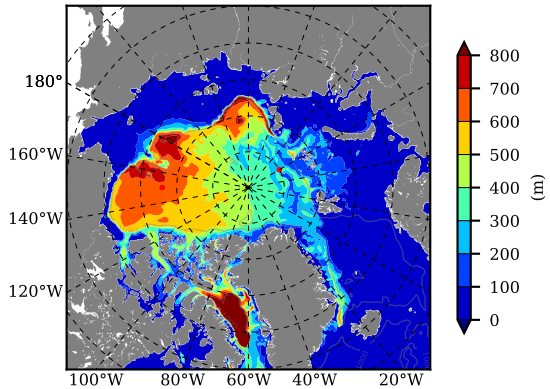

BCTGE28ERA5SC1TPD AW Max Temp over 1998

AW Max Temp from PHC 3.0

BCTGE28ERA5SC1TPD AW Max Temp depth

AW Max Temp depth from PHC 3.0