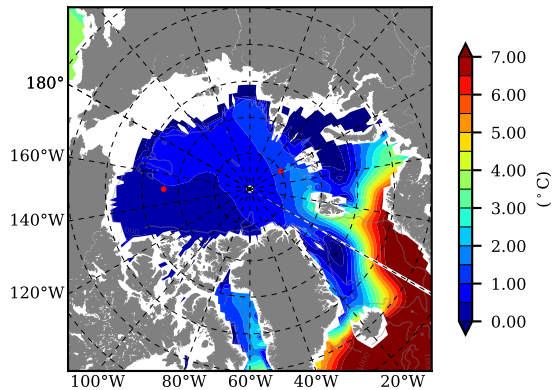

BCTGE28ERA5SC1TPD AW Max Temp over 1998

AW Max Temp from PHC 3.0

BCTGE28ERA5SC1TPD AW Max Temp depth

AW Max Temp depth from PHC 3.0