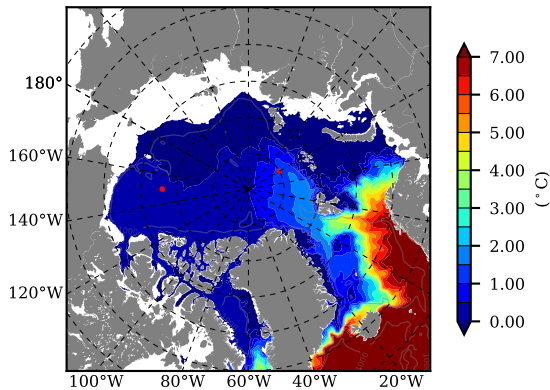

BCTGE28ERA5SC1TPD AW Max Temp over 1998

AW Max Temp from PHC 3.0

BCTGE28ERA5SC1TPD AW Max Temp depth

AW Max Temp depth from PHC 3.0