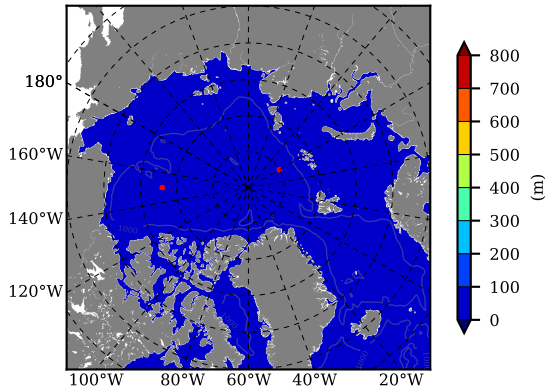

BCTGE28ERA5SC1TPD AW Max Temp over 1999

AW Max Temp from PHC 3.0

BCTGE28ERA5SC1TPD AW Max Temp depth

AW Max Temp depth from PHC 3.0