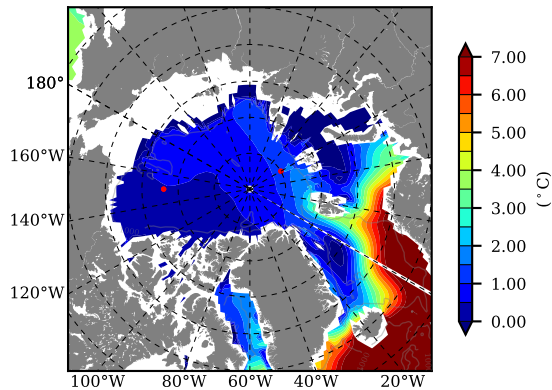

BCTGE28ERA5SC1TPD AW Max Temp over 1999

AW Max Temp from PHC 3.0

BCTGE28ERA5SC1TPD AW Max Temp depth

AW Max Temp depth from PHC 3.0