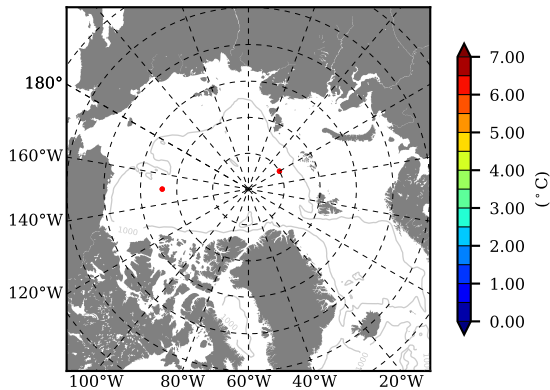

BCTGE28ERA5SC1TPD AW Max Temp over 1999

AW Max Temp from PHC 3.0

BCTGE28ERA5SC1TPD AW Max Temp depth

AW Max Temp depth from PHC 3.0