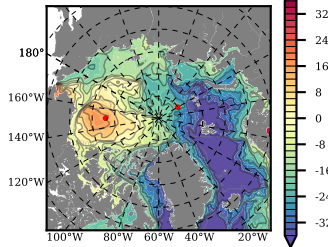

BCTGE28ERA5SC1TPD mean FWC (m) over 1979

Mean FWC (m) from BG Obs Sys. (Proshutinsky et al. GRL2018) over year 2003-2017

Mean FWC (m) from Init State

BCTGE28ERA5SC1TPD mean SSH anomaly

Mean DOT from Armitage et al. 2017 2003-2014