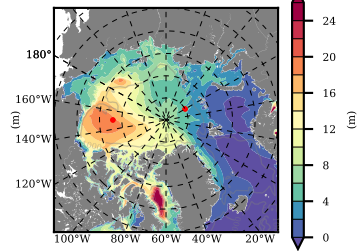

BCTGE28ERA5SC1TPD mean FWC (m) over 1979

Mean FWC (m) from BG Obs Sys. (Proshutinsky et al. GRL2018) over year 2003-2017

Mean FWC (m) from Init State

BCTGE28ERA5SC1TPD mean SSH anomaly

Mean DOT from Armitage et al. 2017 2003-2014