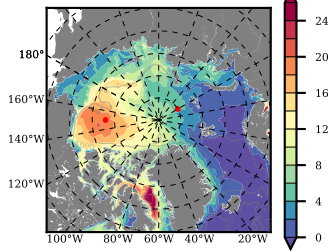

BCTGE28ERA5SC1TPD mean FWC (m) over 1979

Mean FWC (m) from BG Obs Sys. (Proshutinsky et al. GRL2018) over year 2003-2017

Mean FWC (m) from Init State

BCTGE28ERA5SC1TPD mean SSH anomaly

Mean DOT from Armitage et al. 2017 2003-2014