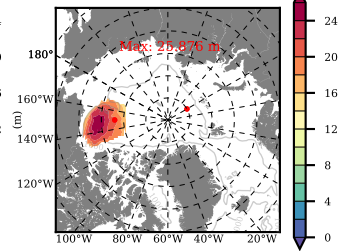

BCTGE28ERA5SC1TPD mean FWC (m) over 1979

Mean FWC (m) from BG Obs Sys. (Proshutinsky et al. GRL2018) over year 2003-2017

Mean FWC (m) from Init State

BCTGE28ERA5SC1TPD mean SSH anomaly

Mean DOT from Armitage et al. 2017 2003-2014