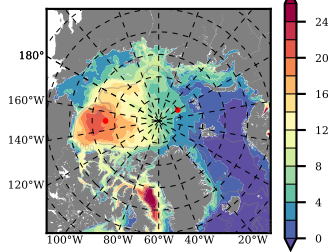

BCTGE28ERA5SC1TPD mean FWC (m) over 1980

Mean FWC (m) from BG Obs Sys. (Proshutinsky et al. GRL2018) over year 2003-2017

Mean FWC (m) from Init State

BCTGE28ERA5SC1TPD mean SSH anomaly

Mean DOT from Armitage et al. 2017 2003-2014