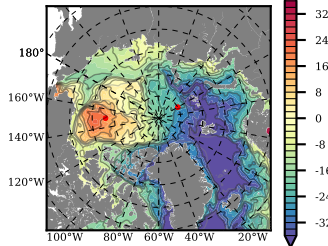

BCTGE28ERA5SC1TPD mean FWC (m) over 1980

Mean FWC (m) from BG Obs Sys. (Proshutinsky et al. GRL2018) over year 2003-2017

Mean FWC (m) from Init State

BCTGE28ERA5SC1TPD mean SSH anomaly

Mean DOT from Armitage et al. 2017 2003-2014