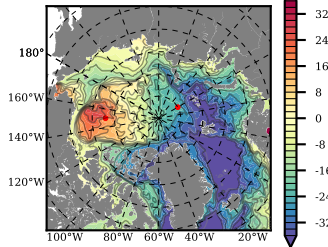

BCTGE28ERA5SC1TPD mean FWC (m) over 1981

Mean FWC (m) from BG Obs Sys. (Proshutinsky et al. GRL2018) over year 2003-2017

Mean FWC (m) from Init State

BCTGE28ERA5SC1TPD mean SSH anomaly

Mean DOT from Armitage et al. 2017 2003-2014