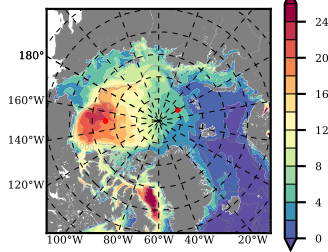

BCTGE28ERA5SC1TPD mean FWC (m) over 1981

Mean FWC (m) from BG Obs Sys. (Proshutinsky et al. GRL2018) over year 2003-2017

Mean FWC (m) from Init State

BCTGE28ERA5SC1TPD mean SSH anomaly

Mean DOT from Armitage et al. 2017 2003-2014