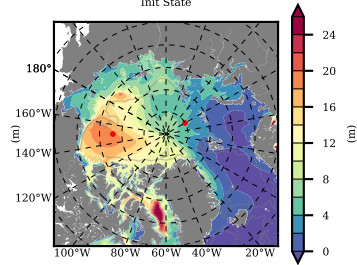

BCTGE28ERA5SC1TPD mean FWC (m) over 1982

Mean FWC (m) from BG Obs Sys. (Proshutinsky et al. GRL2018) over year 2003-2017

Mean FWC (m) from Init State

BCTGE28ERA5SC1TPD mean SSH anomaly

Mean DOT from Armitage et al. 2017 2003-2014