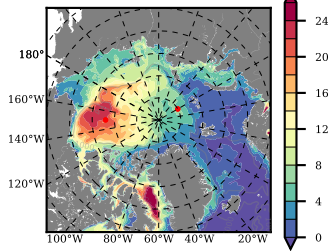

BCTGE28ERA5SC1TPD mean FWC (m) over 1982

Mean FWC (m) from BG Obs Sys. (Proshutinsky et al. GRL2018) over year 2003-2017

Mean FWC (m) from Init State

BCTGE28ERA5SC1TPD mean SSH anomaly

Mean DOT from Armitage et al. 2017 2003-2014