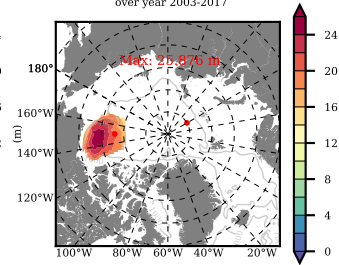

BCTGE28ERA5SC1TPD mean FWC (m) over 1982

Mean FWC (m) from BG Obs Sys. (Proshutinsky et al. GRL2018) over year 2003-2017

Mean FWC (m) from Init State

BCTGE28ERA5SC1TPD mean SSH anomaly

Mean DOT from Armitage et al. 2017 2003-2014