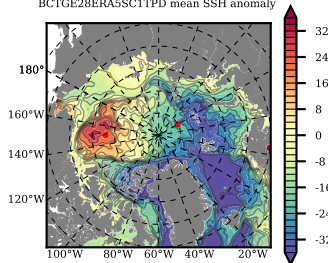

BCTGE28ERA5SC1TPD mean FWC (m) over 1982

Mean FWC (m) from BG Obs Sys. (Proshutinsky et al. GRL2018) over year 2003-2017

Mean FWC (m) from Init State

BCTGE28ERA5SC1TPD mean SSH anomaly

Mean DOT from Armitage et al. 2017 2003-2014