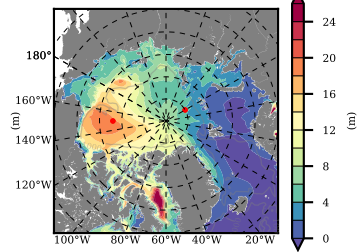

BCTGE28ERA5SC1TPD mean FWC (m) over 1983

Mean FWC (m) from BG Obs Sys. (Proshutinsky et al. GRL2018) over year 2003-2017

Mean FWC (m) from Init State

BCTGE28ERA5SC1TPD mean SSH anomaly

Mean DOT from Armitage et al. 2017 2003-2014