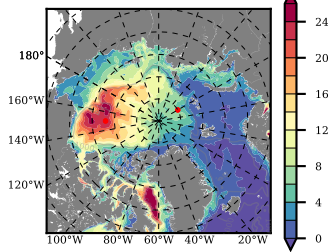

BCTGE28ERA5SC1TPD mean FWC (m) over 1983

Mean FWC (m) from BG Obs Sys. (Proshutinsky et al. GRL2018) over year 2003-2017

Mean FWC (m) from Init State

BCTGE28ERA5SC1TPD mean SSH anomaly

Mean DOT from Armitage et al. 2017 2003-2014