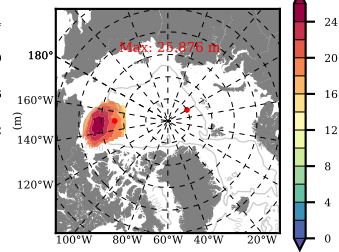

BCTGE28ERA5SC1TPD mean FWC (m) over 1983

Mean FWC (m) from BG Obs Sys. (Proshutinsky et al. GRL2018) over year 2003-2017

Mean FWC (m) from Init State

BCTGE28ERA5SC1TPD mean SSH anomaly

Mean DOT from Armitage et al. 2017 2003-2014