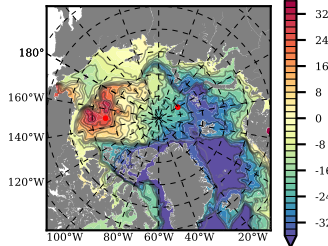

BCTGE28ERA5SC1TPD mean FWC (m) over 1983

Mean FWC (m) from BG Obs Sys. (Proshutinsky et al. GRL2018) over year 2003-2017

Mean FWC (m) from Init State

BCTGE28ERA5SC1TPD mean SSH anomaly

Mean DOT from Armitage et al. 2017 2003-2014