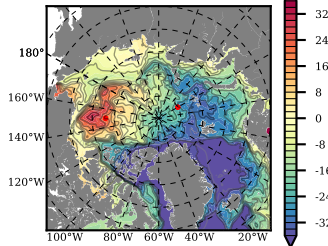

BCTGE28ERA5SC1TPD mean FWC (m) over 1984

Mean FWC (m) from BG Obs Sys. (Proshutinsky et al. GRL2018) over year 2003-2017

Mean FWC (m) from Init State

BCTGE28ERA5SC1TPD mean SSH anomaly

Mean DOT from Armitage et al. 2017 2003-2014