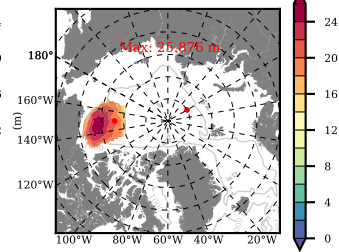

BCTGE28ERA5SC1TPD mean FWC (m) over 1984

Mean FWC (m) from BG Obs Sys. (Proshutinsky et al. GRL2018) over year 2003-2017

Mean FWC (m) from Init State

BCTGE28ERA5SC1TPD mean SSH anomaly

Mean DOT from Armitage et al. 2017 2003-2014