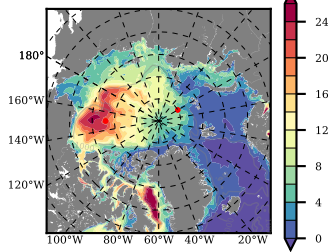

BCTGE28ERA5SC1TPD mean FWC (m) over 1984

Mean FWC (m) from BG Obs Sys. (Proshutinsky et al. GRL2018) over year 2003-2017

Mean FWC (m) from Init State

BCTGE28ERA5SC1TPD mean SSH anomaly

Mean DOT from Armitage et al. 2017 2003-2014