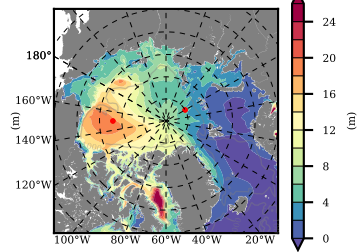

BCTGE28ERA5SC1TPD mean FWC (m) over 1984

Mean FWC (m) from BG Obs Sys. (Proshutinsky et al. GRL2018) over year 2003-2017

Mean FWC (m) from Init State

BCTGE28ERA5SC1TPD mean SSH anomaly

Mean DOT from Armitage et al. 2017 2003-2014