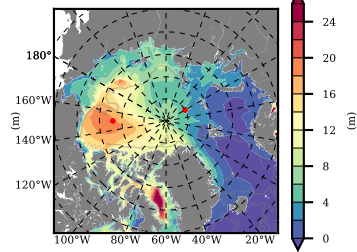

BCTGE28ERA5SC1TPD mean FWC (m) over 1985

Mean FWC (m) from BG Obs Sys. (Proshutinsky et al. GRL2018) over year 2003-2017

Mean FWC (m) from Init State

BCTGE28ERA5SC1TPD mean SSH anomaly

Mean DOT from Armitage et al. 2017 2003-2014