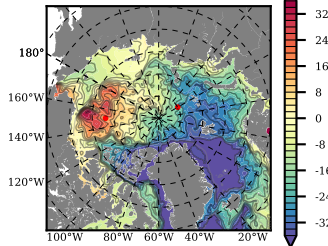

BCTGE28ERA5SC1TPD mean FWC (m) over 1985

Mean FWC (m) from BG Obs Sys. (Proshutinsky et al. GRL2018) over year 2003-2017

Mean FWC (m) from Init State

BCTGE28ERA5SC1TPD mean SSH anomaly

Mean DOT from Armitage et al. 2017 2003-2014