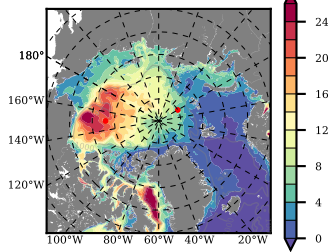

BCTGE28ERA5SC1TPD mean FWC (m) over 1985

Mean FWC (m) from BG Obs Sys. (Proshutinsky et al. GRL2018) over year 2003-2017

Mean FWC (m) from Init State

BCTGE28ERA5SC1TPD mean SSH anomaly

Mean DOT from Armitage et al. 2017 2003-2014