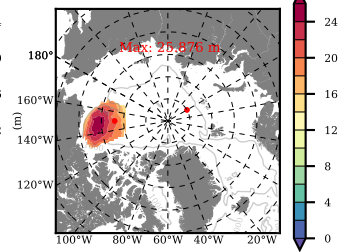

BCTGE28ERA5SC1TPD mean FWC (m) over 1985

Mean FWC (m) from BG Obs Sys. (Proshutinsky et al. GRL2018) over year 2003-2017

Mean FWC (m) from Init State

BCTGE28ERA5SC1TPD mean SSH anomaly

Mean DOT from Armitage et al. 2017 2003-2014