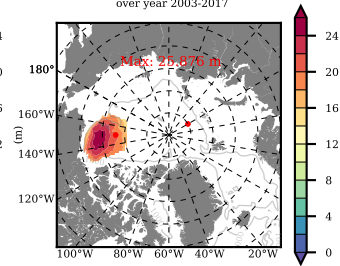

BCTGE28ERA5SC1TPD mean FWC (m) over 1986

Mean FWC (m) from BG Obs Sys. (Proshutinsky et al. GRL2018) over year 2003-2017

Mean FWC (m) from Init State

BCTGE28ERA5SC1TPD mean SSH anomaly

Mean DOT from Armitage et al. 2017 2003-2014