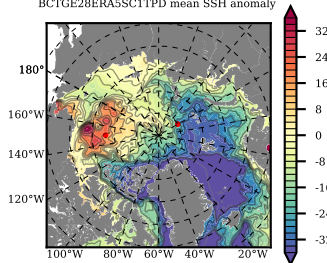

BCTGE28ERA5SC1TPD mean FWC (m) over 1986

Mean FWC (m) from BG Obs Sys. (Proshutinsky et al. GRL2018) over year 2003-2017

Mean FWC (m) from Init State

BCTGE28ERA5SC1TPD mean SSH anomaly

Mean DOT from Armitage et al. 2017 2003-2014