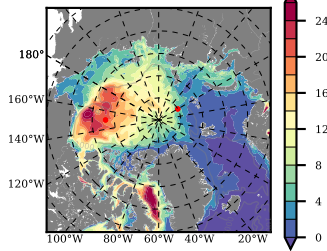

BCTGE28ERA5SC1TPD mean FWC (m) over 1986

Mean FWC (m) from BG Obs Sys. (Proshutinsky et al. GRL2018) over year 2003-2017

Mean FWC (m) from Init State

BCTGE28ERA5SC1TPD mean SSH anomaly

Mean DOT from Armitage et al. 2017 2003-2014