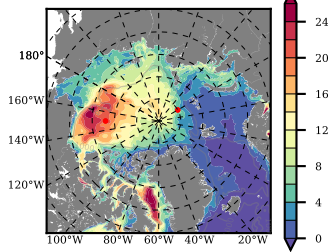

BCTGE28ERA5SC1TPD mean FWC (m) over 1987

Mean FWC (m) from BG Obs Sys. (Proshutinsky et al. GRL2018) over year 2003-2017

Mean FWC (m) from Init State

BCTGE28ERA5SC1TPD mean SSH anomaly

Mean DOT from Armitage et al. 2017 2003-2014