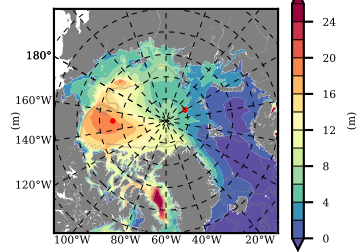

BCTGE28ERA5SC1TPD mean FWC (m) over 1987

Mean FWC (m) from BG Obs Sys. (Proshutinsky et al. GRL2018) over year 2003-2017

Mean FWC (m) from Init State

BCTGE28ERA5SC1TPD mean SSH anomaly

Mean DOT from Armitage et al. 2017 2003-2014