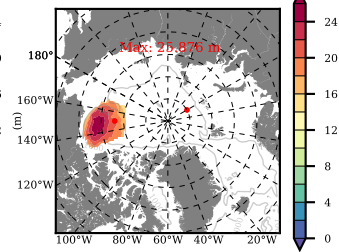

BCTGE28ERA5SC1TPD mean FWC (m) over 1987

Mean FWC (m) from BG Obs Sys. (Proshutinsky et al. GRL2018) over year 2003-2017

Mean FWC (m) from Init State

BCTGE28ERA5SC1TPD mean SSH anomaly

Mean DOT from Armitage et al. 2017 2003-2014