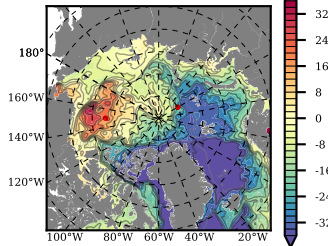

BCTGE28ERA5SC1TPD mean FWC (m) over 1987

Mean FWC (m) from BG Obs Sys. (Proshutinsky et al. GRL2018) over year 2003-2017

Mean FWC (m) from Init State

BCTGE28ERA5SC1TPD mean SSH anomaly

Mean DOT from Armitage et al. 2017 2003-2014