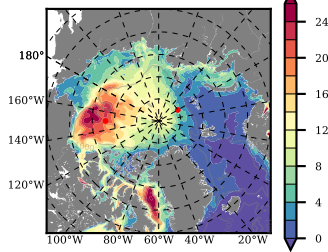

BCTGE28ERA5SC1TPD mean FWC (m) over 1988

Mean FWC (m) from BG Obs Sys. (Proshutinsky et al. GRL2018) over year 2003-2017

Mean FWC (m) from Init State

BCTGE28ERA5SC1TPD mean SSH anomaly

Mean DOT from Armitage et al. 2017 2003-2014