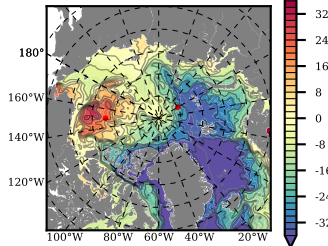

BCTGE28ERA5SC1TPD mean FWC (m) over 1988

Mean FWC (m) from BG Obs Sys. (Proshutinsky et al. GRL2018) over year 2003-2017

Mean FWC (m) from Init State

BCTGE28ERA5SC1TPD mean SSH anomaly

Mean DOT from Armitage et al. 2017 2003-2014