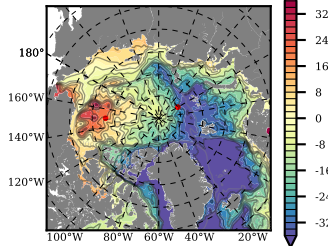

BCTGE28ERA5SC1TPD mean FWC (m) over 1989

Mean FWC (m) from BG Obs Sys. (Proshutinsky et al. GRL2018) over year 2003-2017

Mean FWC (m) from Init State

BCTGE28ERA5SC1TPD mean SSH anomaly

Mean DOT from Armitage et al. 2017 2003-2014