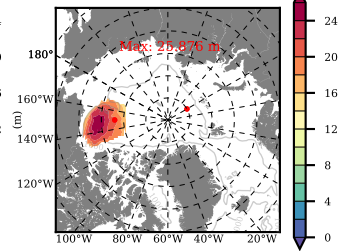

BCTGE28ERA5SC1TPD mean FWC (m) over 1989

Mean FWC (m) from BG Obs Sys. (Proshutinsky et al. GRL2018) over year 2003-2017

Mean FWC (m) from Init State

BCTGE28ERA5SC1TPD mean SSH anomaly

Mean DOT from Armitage et al. 2017 2003-2014