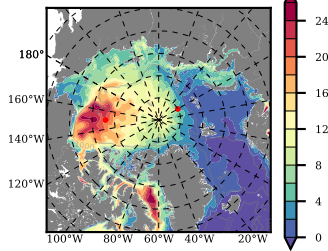

BCTGE28ERA5SC1TPD mean FWC (m) over 1989

Mean FWC (m) from BG Obs Sys. (Proshutinsky et al. GRL2018) over year 2003-2017

Mean FWC (m) from Init State

BCTGE28ERA5SC1TPD mean SSH anomaly

Mean DOT from Armitage et al. 2017 2003-2014