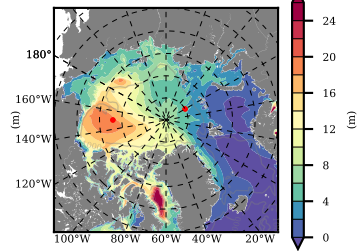

BCTGE28ERA5SC1TPD mean FWC (m) over 1989

Mean FWC (m) from BG Obs Sys. (Proshutinsky et al. GRL2018) over year 2003-2017

Mean FWC (m) from Init State

BCTGE28ERA5SC1TPD mean SSH anomaly

Mean DOT from Armitage et al. 2017 2003-2014