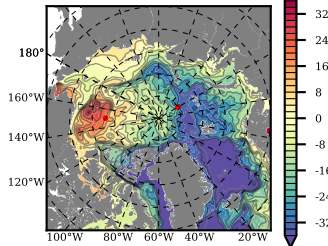

BCTGE28ERA5SC1TPD mean FWC (m) over 1990

Mean FWC (m) from BG Obs Sys. (Proshutinsky et al. GRL2018) over year 2003-2017

Mean FWC (m) from Init State

BCTGE28ERA5SC1TPD mean SSH anomaly

Mean DOT from Armitage et al. 2017 2003-2014