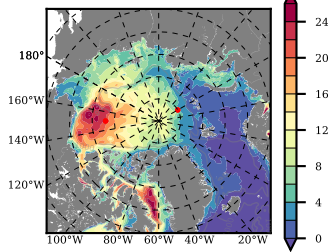

BCTGE28ERA5SC1TPD mean FWC (m) over 1990

Mean FWC (m) from BG Obs Sys. (Proshutinsky et al. GRL2018) over year 2003-2017

Mean FWC (m) from Init State

BCTGE28ERA5SC1TPD mean SSH anomaly

Mean DOT from Armitage et al. 2017 2003-2014